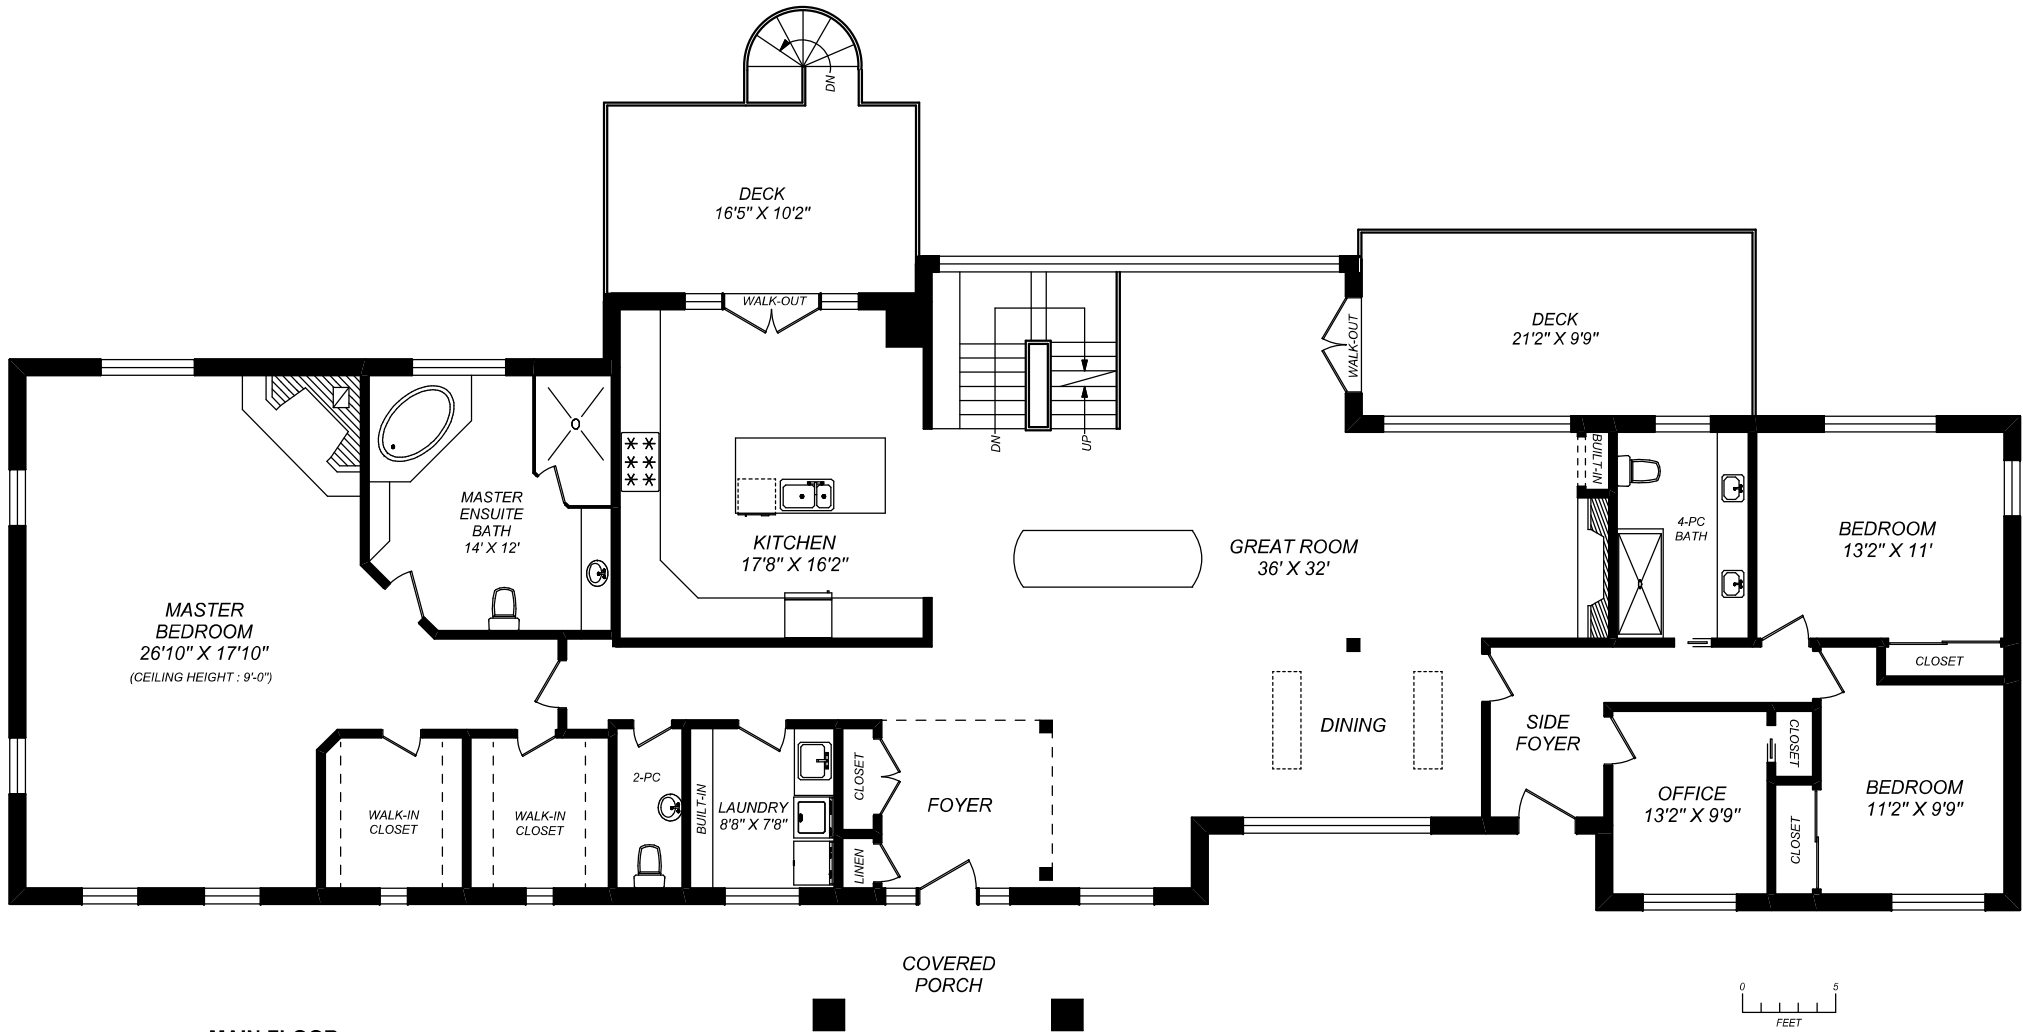

13965 8TH CONCESSION ROAD

MAIN FLOOR
3103 SQUARE FEET

truPlan
416 573 2096
E & O.E.

Floor plan may not be 100% accurate.